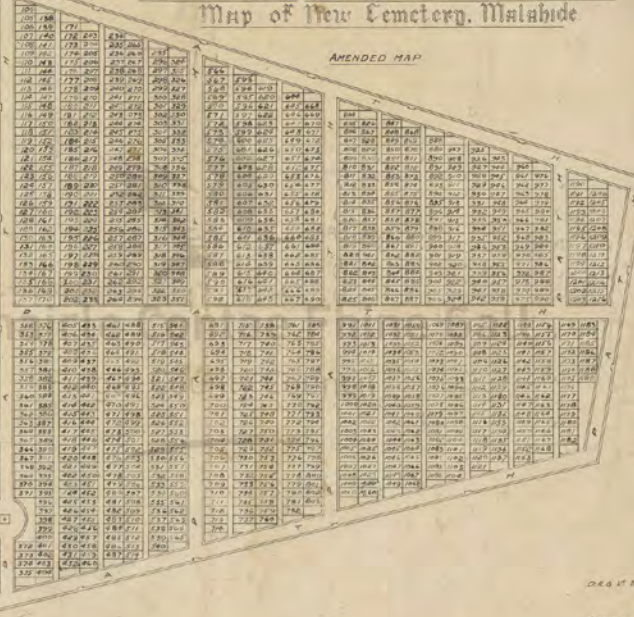

Bulrothery Rural District Council

Map of New Cemetery, Malahide

AMENDED MAP

REFERENCE TO GRAVE PLOTS &
SCALE OF CHAINS

ALL GRAVE PLOTS THROUGHOUT 1885

STREET BY FEET

SECTION A LINES BEEN BULROTERY R.D. COUNCIL

1. B
   - C
   - D
   - E
   - F
2. (FREE GROUND)
3. UNRESERVED PLOTS
4. 100 SQ. FT.
   - 200 SQ. FT.
   - 300 SQ. FT.

Com

1	20	30	40	50	60
2	21	31	41	51	61
3	22	32	42	52	62
4	23	33	43	53	63
5	24	34	44	54	64
6	25	35	45	55	65
7	26	36	46	56	66
8	27	37	47	57	67
9	28	38	48	58	68
10	29	39	49	59	69
11	30	40	50	60	70
12	31	41	51	61	71
13	32	42	52	62	72
14	33	43	53	63	73
15	34	44	54	64	74
16	35	45	55	65	75
17	36	46	56	66	76
18	37	47	57	67	77
19	38	48	58	68	78
20	39	49	59	69	79

D.E.G. & CO. 50320