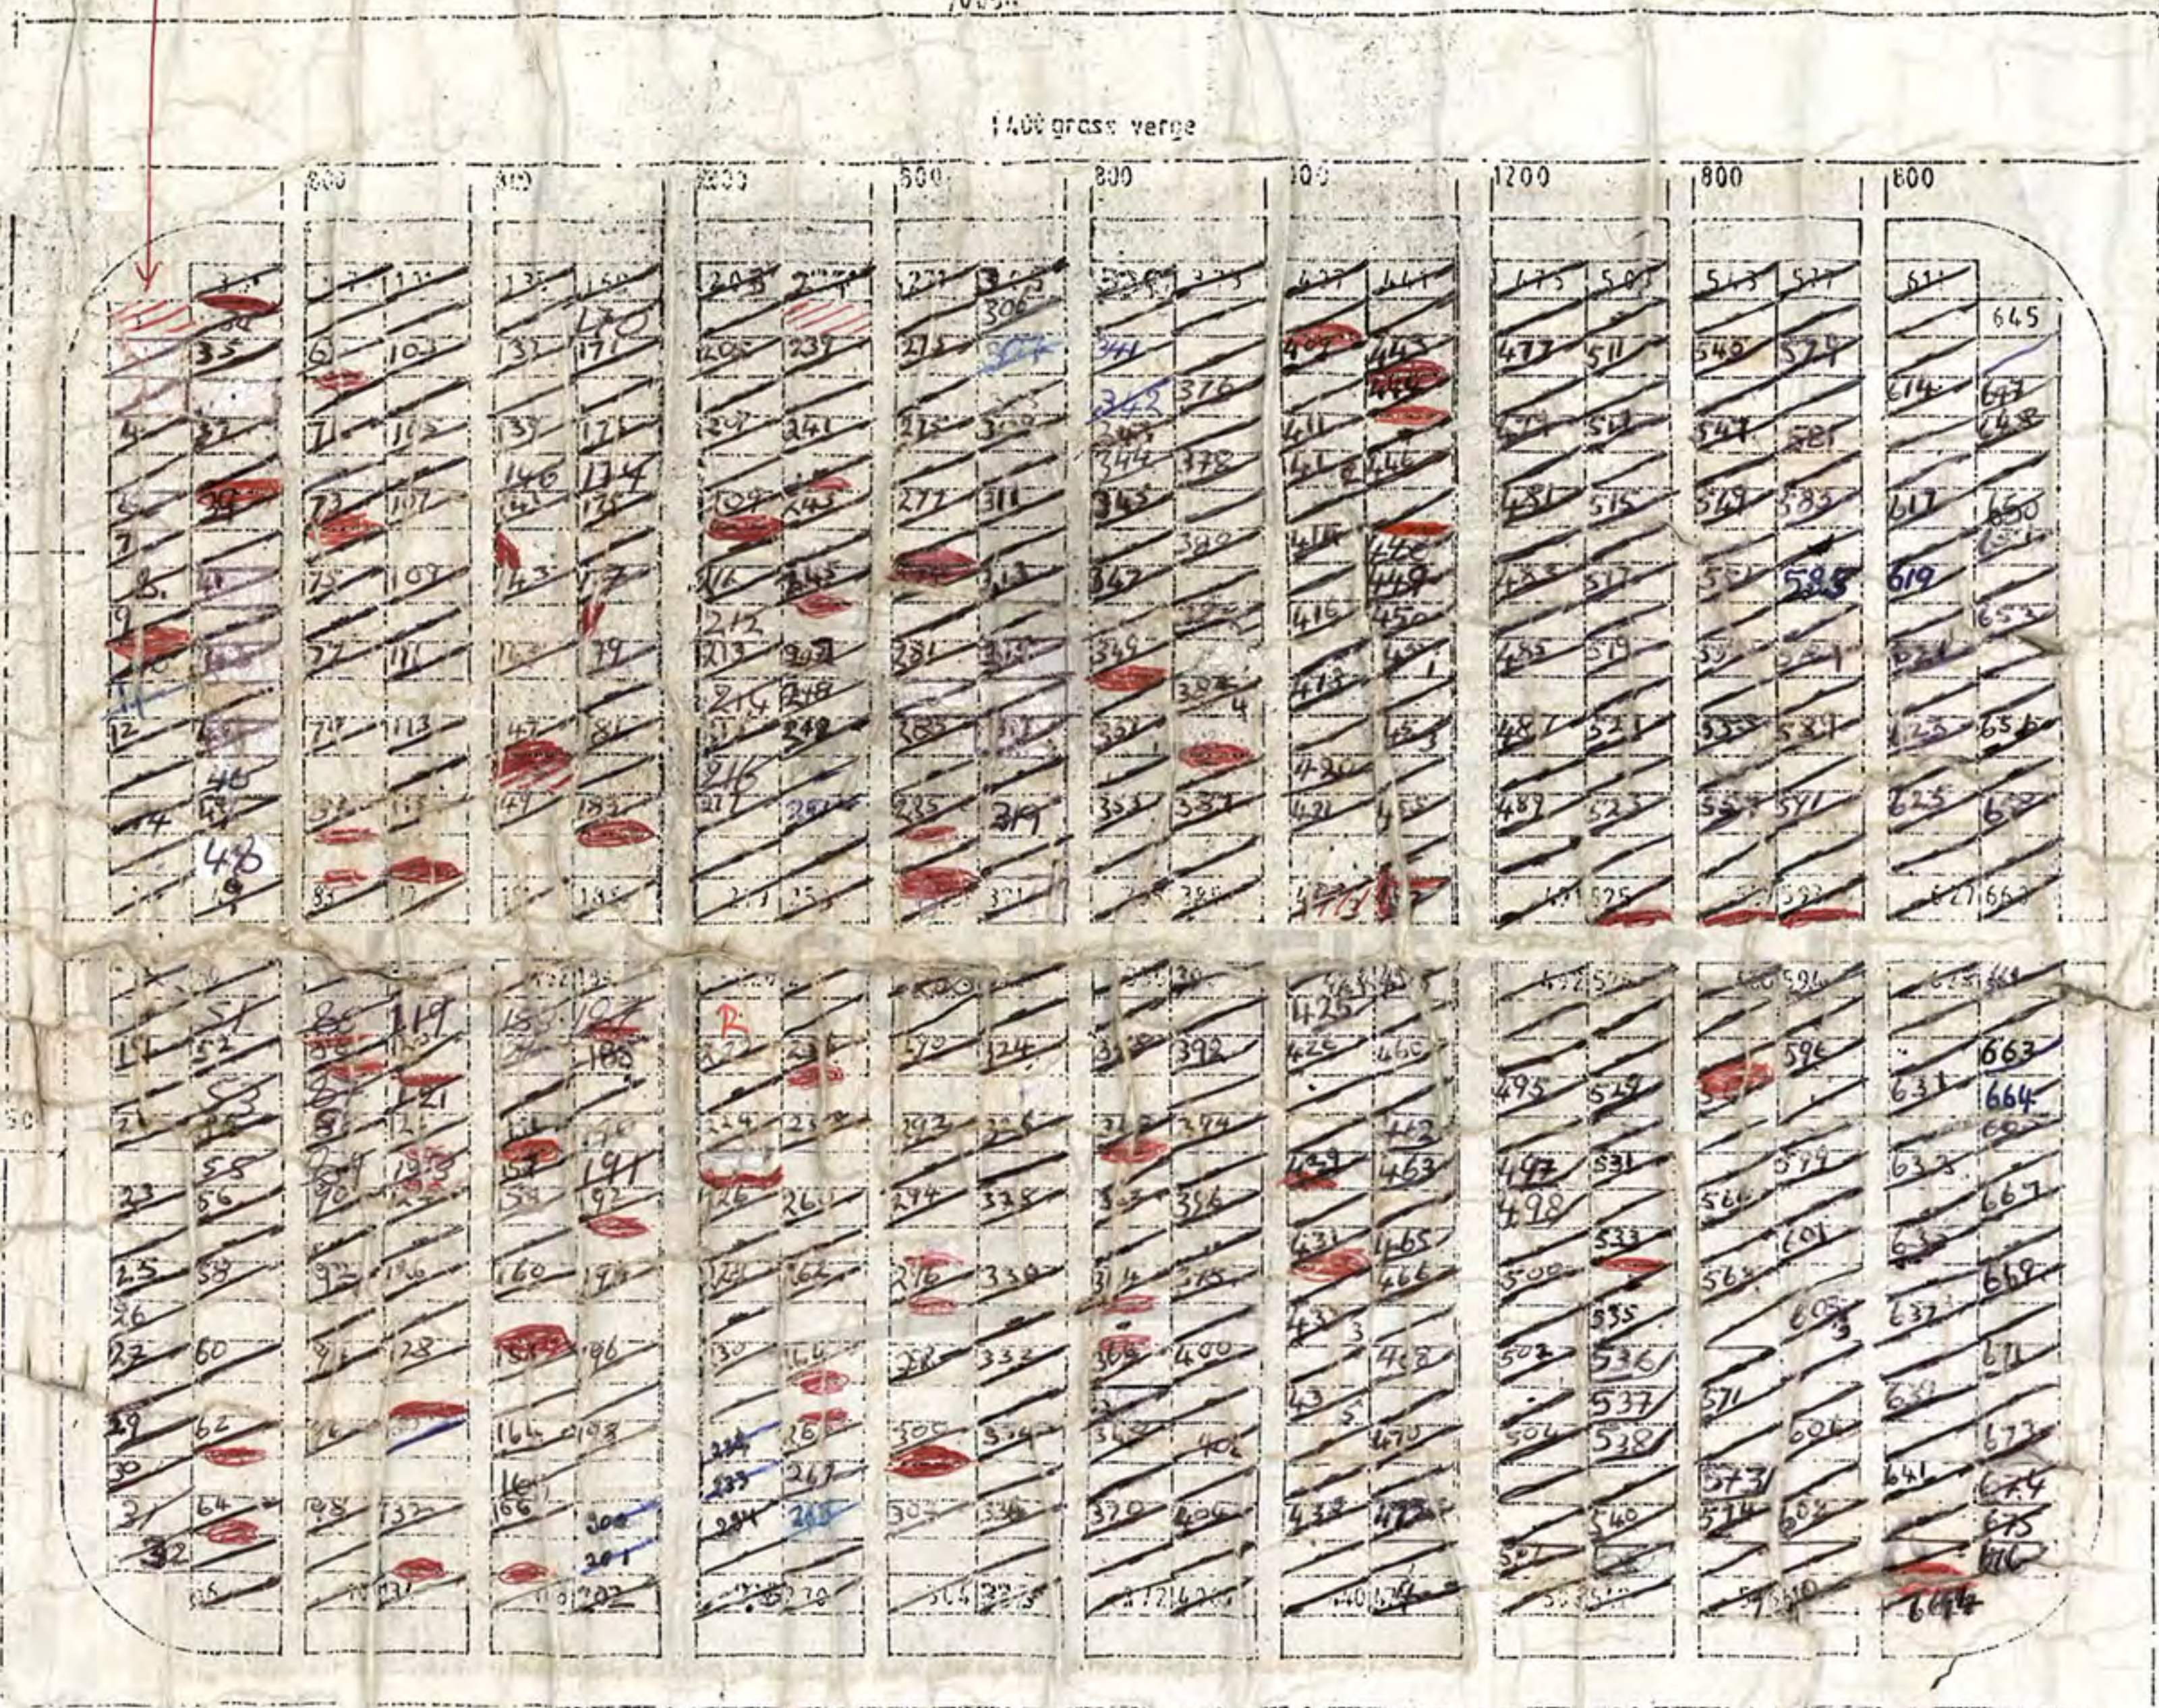

M

NOT TO BE USED.  
A

7000

1400 grass verge

1450 grass verge

1450 grass

road centreline

road width 350